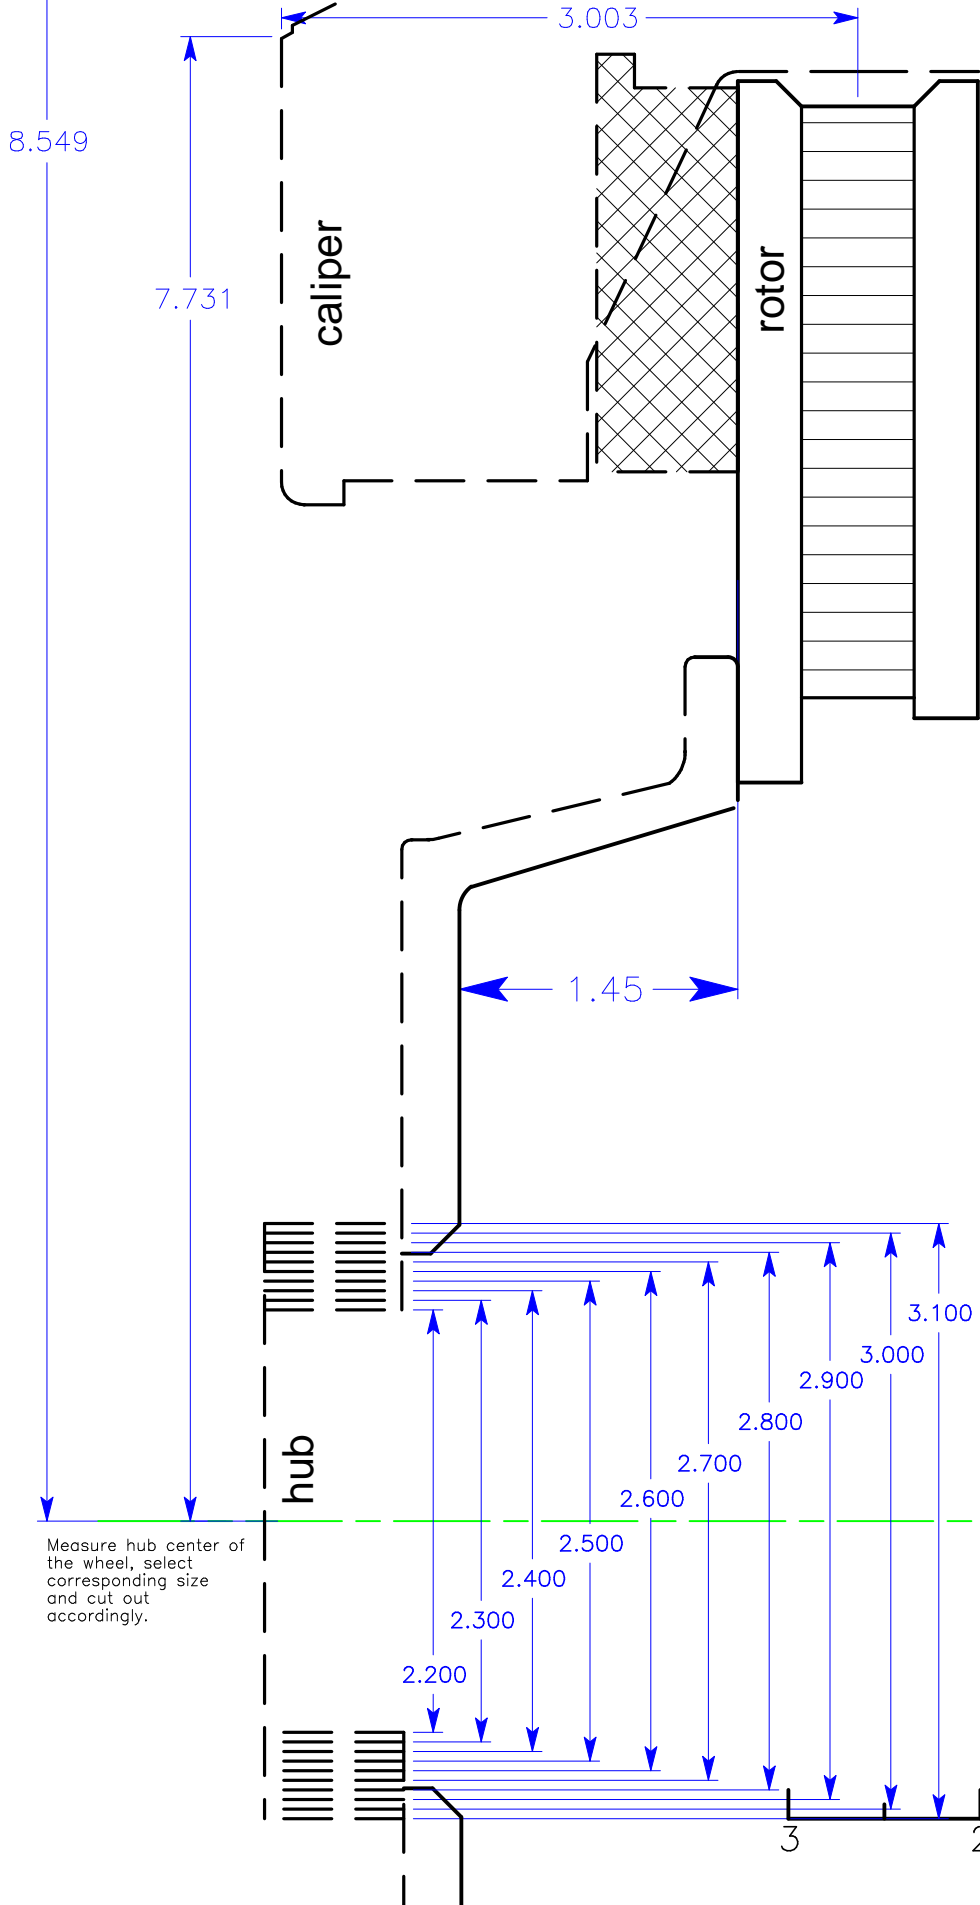

EXTREME PLUS BAER 6MB, 15.0

Measure hub center of the wheel, select corresponding size and cut out accordingly.

Use a ruler to see if the fax has **ENLARGED** or **reduced** the scale.